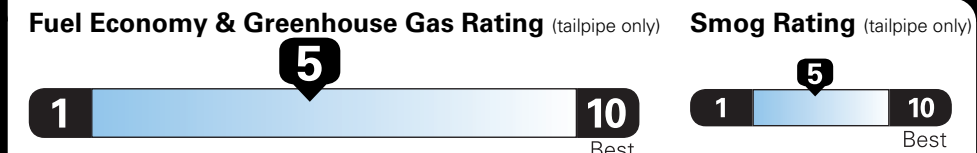

This vehicle emits 347 grams CO₂ per mile. The best emits 0 grams per mile (tailpipe only). Producing and distributing fuel also create emissions; learn more at fuelconomy.gov.

Actual results will vary for many reasons, including driving conditions and how you drive and maintain your vehicle. The average new vehicle gets 27 MPG and costs $6,750 to fuel over 5 years. Cost estimates are based on 15,000 miles per year at $2.40 per gallon. MPGe is miles per gasoline gallon equivalent. Vehicle emissions are a significant cause of climate change and smog.

fuelconomy.gov

Calculate personalized estimates and compare vehicles

10-year 100,000-mile LIMITED POWERTRAIN WARRANTY

10 YEAR / 100,000 MILE POWERTRAIN
7 YEAR / 100,000 MILE ANTI-CORROSION/PERFORATION
5 YEAR / 60,000 MILE BUMPER-TO-BUMPER
5 YEAR / UNLIMITED MILE ROADSIDE ASSISTANCE

GOVERNMENT 5-STAR SAFETY RATINGS

This vehicle has not been rated by the government for overall vehicle score, frontal crash, side crash, or rollover risk.

Source: National Highway Traffic Safety Administration (NHTSA).
www.safercar.gov or 1-888-327-4236

Parts Content Information

For vehicles in this carline:
U.S./Canadian Major Sources of Parts Content: Foreign Parts Content:
0% **JAPAN 99%**

For this vehicle:
Final Assembly Point: **OKAZAKI, JAPAN**
Country of Origin: **JAPAN**
Engine: **JAPAN**
Transmission: **JAPAN**

Note: Parts content does not include final assembly, distribution, or other non-parts costs.