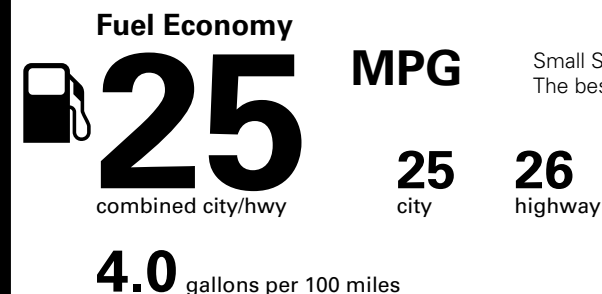

Safety & Security

- Anti-lock Braking System (ABS) with Electronic Brakeforce Distribution (EBD) and Brake Assist (BA)
- Traction Control Logic (TCL)
- Active Stability Control (ASC)
- Hill Start Assist (HSA)
- Tire Pressure Monitoring System (TPMS)
- Side curtain airbags
- Front seat-mounted side airbags
- Driver's knee airbag
- Advanced dual-stage SRS front airbags
- LATCH child-restraint system
- Child safety rear door locks
- Anti-theft alarm system
- Anti-theft engine immobilizer
- RISE body construction

Additional Equipment

Full Tank of Gas	INCLUDED
Accy Rear Park Assist Sensors	$510.00
Chrome Package	$395.00
- Chrome Door Handle Covers - Side View Mirror Covers - Bright Lower Door Molding	
LED Illumination Package	$360.00
- Floor Illumination (Blue) - Tailgate Light - Illuminated Door Sills	
Accy Tonneau Cover	$190.00
Accy Carpeted Floor Mats and Portfolio	$135.00
LED Interior Enhancement Package	$290.00
- LED Room, Map, & Cargo Lights - Door Switch Panels - Gloss Black	
Quick Value Package	$470.00
- Black Lug Nuts & Wheel Locks - Rear Bumper Step Protector - Tailgate Garnish - Cargo Mat - Cargo Net	

MSRP*:	$24,895.00
Total Additional Equipment:	$2,350.00
Subtotal:	$27,245.00
Destination/Handling:	$995.00
Total MSRP*:	$28,240.00

*MSRP (Manufacturer's Suggested Retail Price)

Visit us at www.mitsubishicars.com

Fuel Economy and Environment

Gasoline Vehicle

Small SUVs range from 18 to 37 MPG. The best vehicle rates 136 MPGe.

You spend $500 more in fuel costs over 5 years compared to the average new vehicle.

Annual fuel COST $1,450